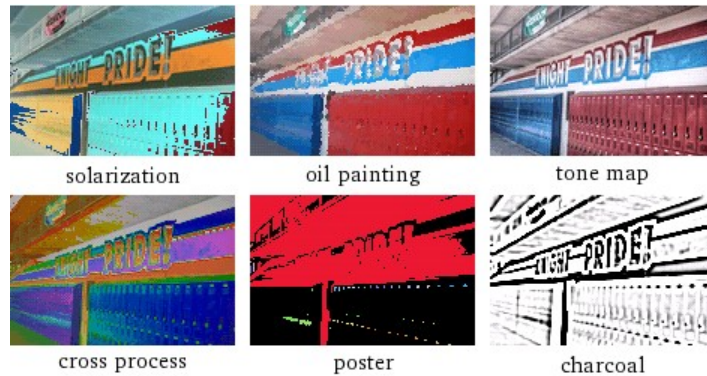

RGB:

Hue and saturation:

Brightness:

Image segmentation:

Show details

Show outlined

Image keypoints:

Hide details

(7 keypoints)

Keypoint neighborhoods:

Hide coordinates

Less

Normalized version:

(average intensity change: 5%)

Level adjustment:

Decrease

Contrast ▼

Increase

[Enable interactivity](#)

Color adjustment:

[Enable interactivity](#)

Image transformations:

Image effects:

POWERED BY THE WOLFRAM LANGUAGE ([//WWW.WOLFRAM.COM/LANGUAGE/](http://WWW.WOLFRAM.COM/LANGUAGE/))