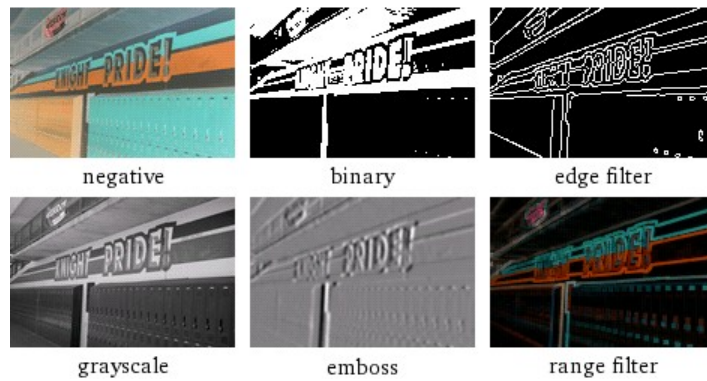

(7 keypoints)

Keypoint neighborhoods:

Hide coordinates

Less

Normalized version:

(average intensity change: 5%)

Level adjustment:

Decrease

Contrast ▼

Increase

[Enable interactivity](#)

Color adjustment:

[Enable interactivity](#)

Image transformations:

Image effects:

POWERED BY THE WOLFRAM LANGUAGE ([//WWW.WOLFRAM.COM/LANGUAGE/](http://WWW.WOLFRAM.COM/LANGUAGE/))